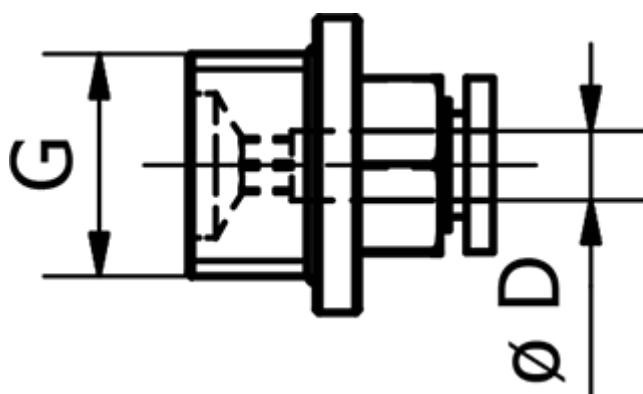

Data Sheet

Article number: 58EPC1003

Description: Fitting EPC1003 Lige
Straight male, 3/8" tube diameter 10

Measures

D = 10
Thread = 3/8"